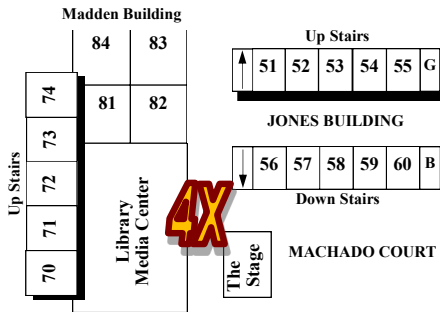

Freshmen Pow Wow 2020

Due to Social Distancing Measures & Procedures, there are stations throughout campus for student to pick up school items and/or purchases. See your scheduled time. Please look at the Student Check Off List of Must Have's & To Do's and the POW WOW Legend for Location.

- ### POW WOW Legend
- X = Stations**
1. CHECK In Station: Temperature Check, Wear masks, respect social distancing
 2. East Gym Stations
 Purchases (Cash or Credit Card) Lease Fee Chromebook w/User Device Agreement Chromebook Password Card
 3. Main Gym
 Student Class Schedule Information Folder
 4. Library
 Textbooks, Library Books
 5. Trading Post School Spirit in 600 Building