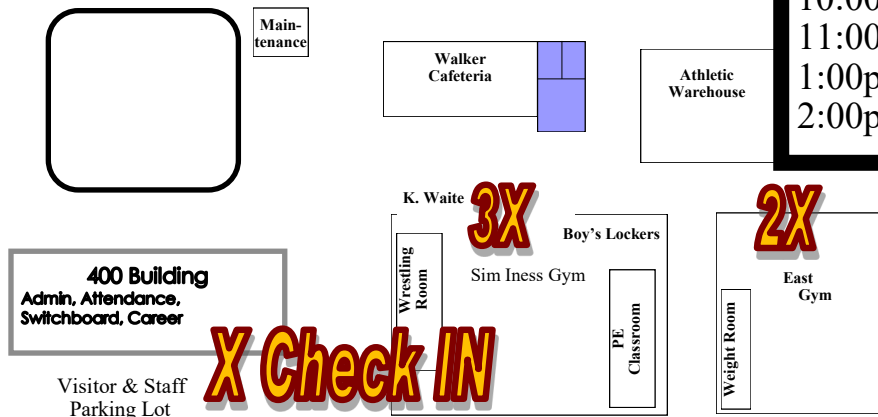

Freshmen Pow Wow 2020

Due to Social Distancing Measures & Procedures, there are stations throughout campus for student to pick up school items and/or purchases. See your scheduled time. Please look at the Student Check Off List of Must Have's & To Do's and the POW WOW Legend for Location.

- ### Student Check Off List of Must Have's and TO DO's
- Chromebook pick up & User Device Agreement signed
 - Chromebook password card
 - Student Information Folder
 - Student Class Schedule
 - Textbooks, Library Books If not on PDF
 - Purchase (CASH or Credit Card) Chromebook Lease Fee \$25
 - Trading Post School Spirit Items

- ### POW WOW Legend
- X = Stations**
1. CHECK In Station: Temperature Check, Wear masks, respect social distancing
 2. East Gym Stations
 Purchases (Cash or Credit Card) Lease Fee Chromebook w/User Device Agreement Chromebook Password Card
 3. Main Gym
 Student Class Schedule Information Folder
 4. Library
 Textbooks, Library Books
 5. Trading Post School Spirit in 600 Building

POW WOW SCHEDULE

9:00am—10:00 am	A-D
10:00am—11am	E-H
11:00am—12:00pm	I-O
1:00pm—2:00pm	P-S
2:00pm—3:00	T-Z

X Check IN

KERN ST.