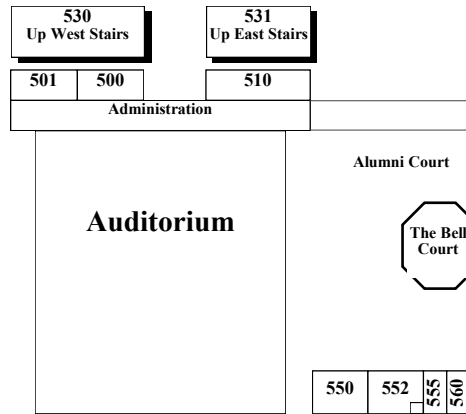

Freshmen Pow Wow 2020

Due to Social Distancing Measures & Procedures, there are stations throughout campus for student to pick up school items and/or purchases. See your scheduled time. Please look at the Student Check Off List of Must Have's & To Do's and the POW WOW Legend for Location.

- ### POW WOW Legend
- X = Stations**
1. CHECK In Station: Temperature Check, Wear masks, respect social distancing
 2. East Gym Stations
 Purchases (Cash or Credit Card) Lease Fee Chromebook w/User Device Agreement Chromebook Password Card
 3. Main Gym
 Student Class Schedule Information Folder
 4. Library
 Textbooks, Library Books
 5. Trading Post School Spirit in 600 Building

POW WOW SCHEDULE

9:00am—10:00 am	A-D
10:00am—11am	E-H
11:00am—12:00pm	I-O
1:00pm—2:00pm	P-S
2:00pm—3:00	T-Z

X Check IN

KERN ST.